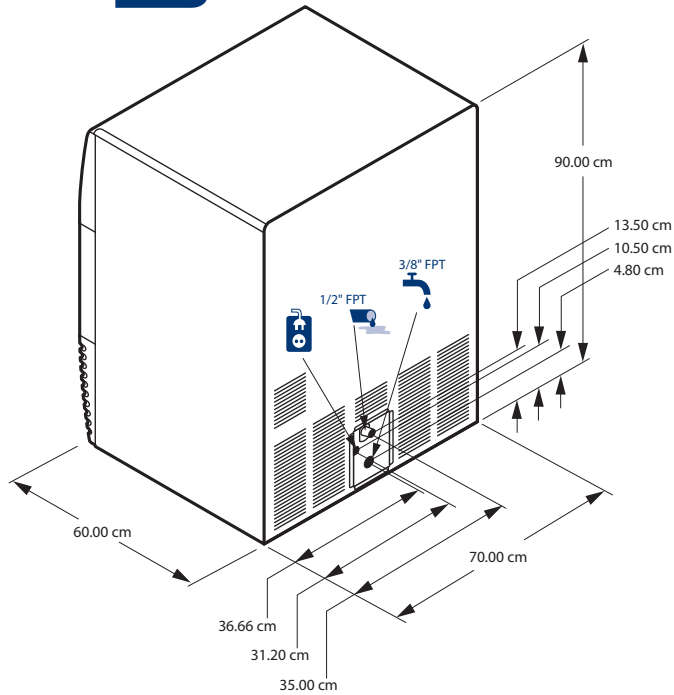

Sotto™ 80 Undercounter Ice Machine

50Hz UG-080A

Sotto is the perfect solution for venues where just a few large cubes in the glass is preferred.

- Industry Leading Performance
- Intuitive Control System
- Redesigned Refrigeration System Yields up to 43% More Ice
- Slide-out Air Filter
- Tool-Free Foodzone
- High grade stainless steel exterior
- Large, Clean, Clear, 20g Gourmet Cube

Levelers

Levelers standard.

Adjustable legs (from 101-152mm) available with optional leg kit K-00345.

Ice Shape

Manitowoc Deutschland GmbH
Auf der Weih 11
35745 Herborn
Germany
Tel: 0 27 72 - 5805 0
Fax: 0 27 72 - 5805 70
E-mail: info@manitowoc-de.com
www.manitowoc-de.com

UG-80

Bin capacity = 44 kg

Minimum		Maximum
10°C		43°C
10°C		32°C
20psi 140 kPa		80psi 550 kPa
5.5	A	
		15 Amps

°C	10	21	32	
10	91.3	84.7	78	kg
21	86.4	82.6	78.8	kg
32	66.8	67.5	63.1	kg
38	56.1	55.9	55.6	kg
43	54	51	48	kg